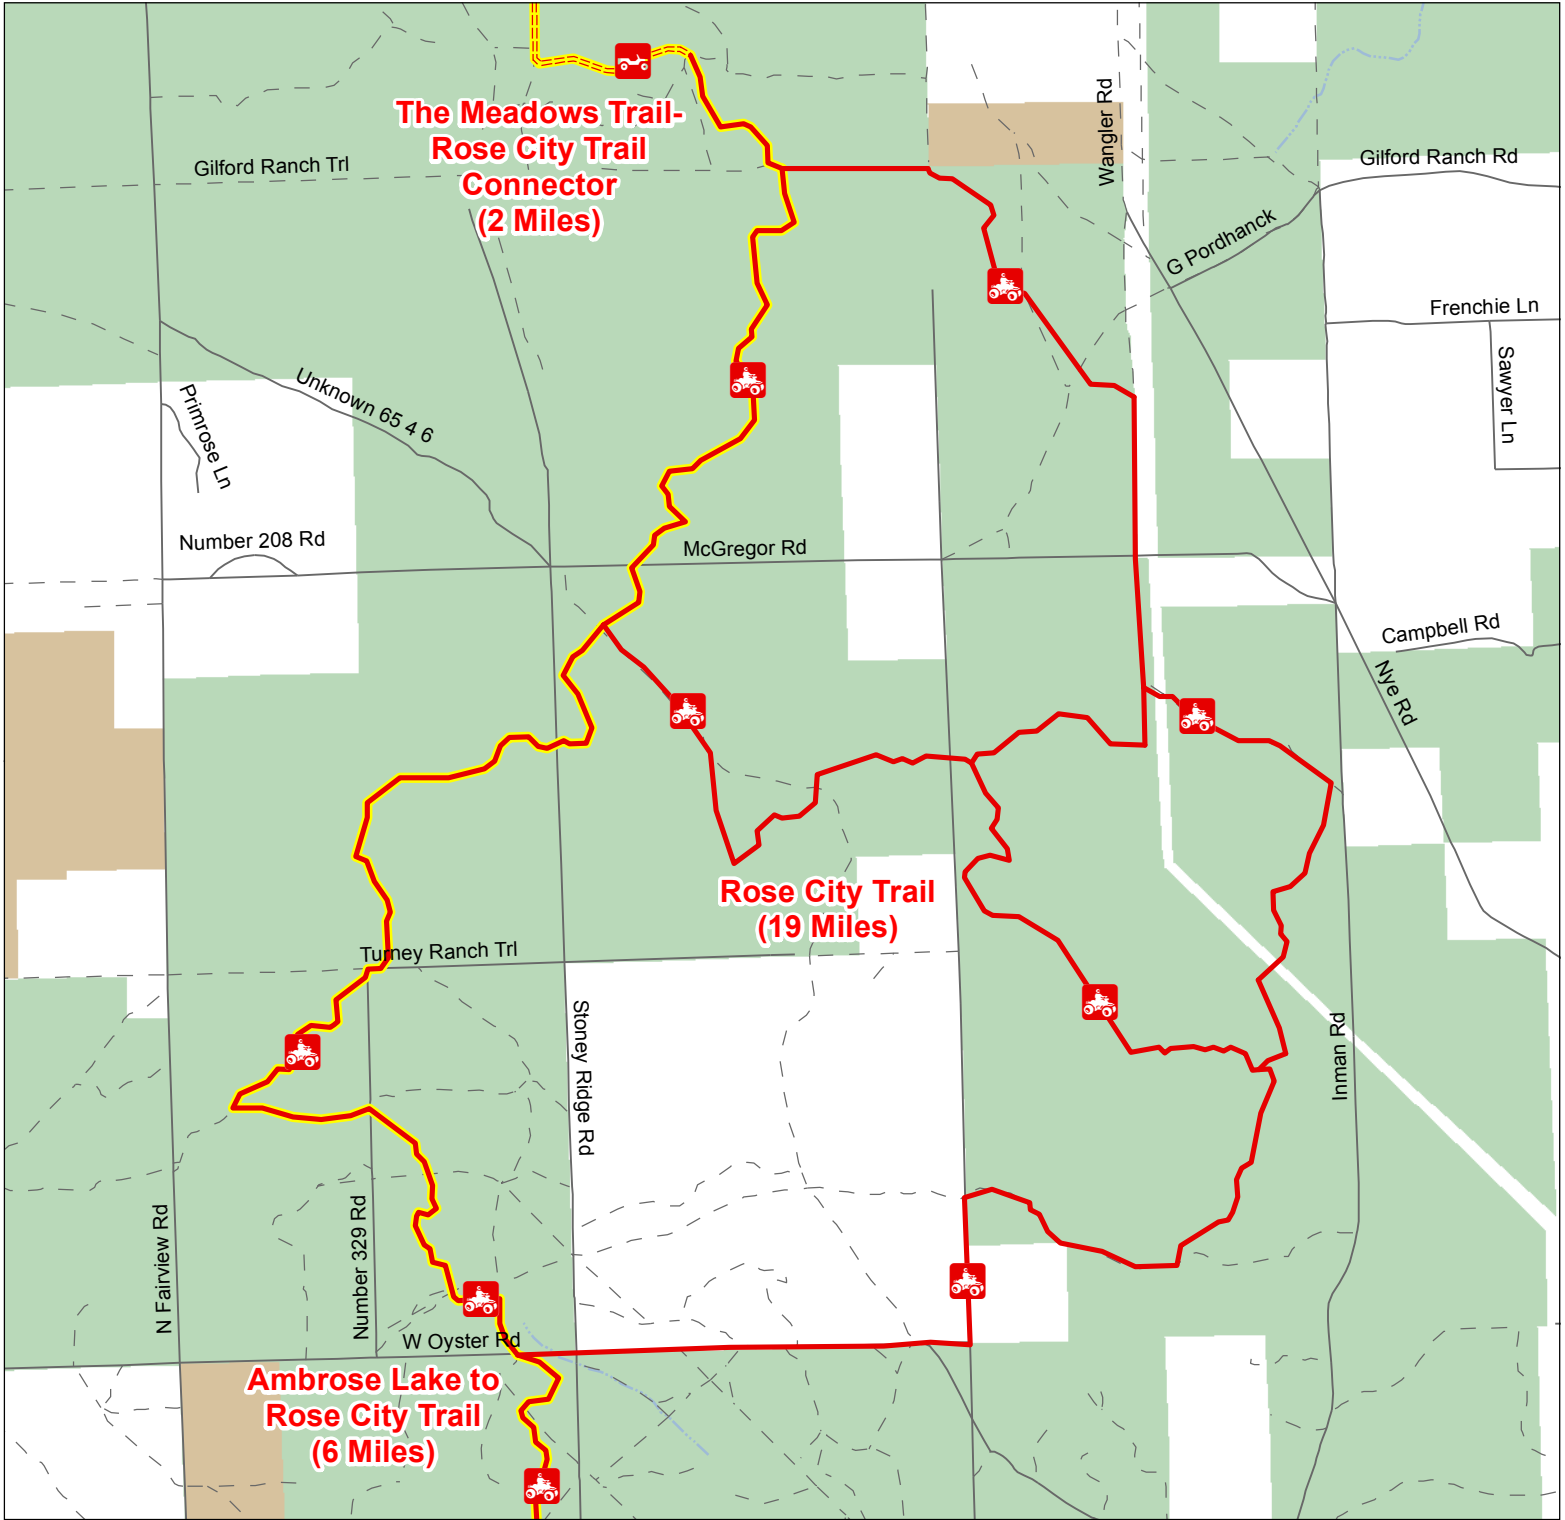

Rose City Trail

Ogemaw County, Michigan

-  ORV Route – ORVs of all sizes including off-road motorcycles. ORV license and trail permit required unless licensed by the Secretary of State.
-  ORV Trail – ORVs 50 inches in width or less including off-road motorcycles. ORV license and trail permit required.
-  Michigan Cross Country Cycle Trail (MCCCT)

-  Gravel; Paved
-  Poor Dirt
-  Federal Lands
-  State Land
-  County Boundary

Advisory: Trails and Routes have two-way traffic.
 Disclaimer: Trails shown on this map are an approximate representation of the trail system at the time of publication and may not reflect current ground conditions.
STAY ON SIGNED TRAILS ONLY!