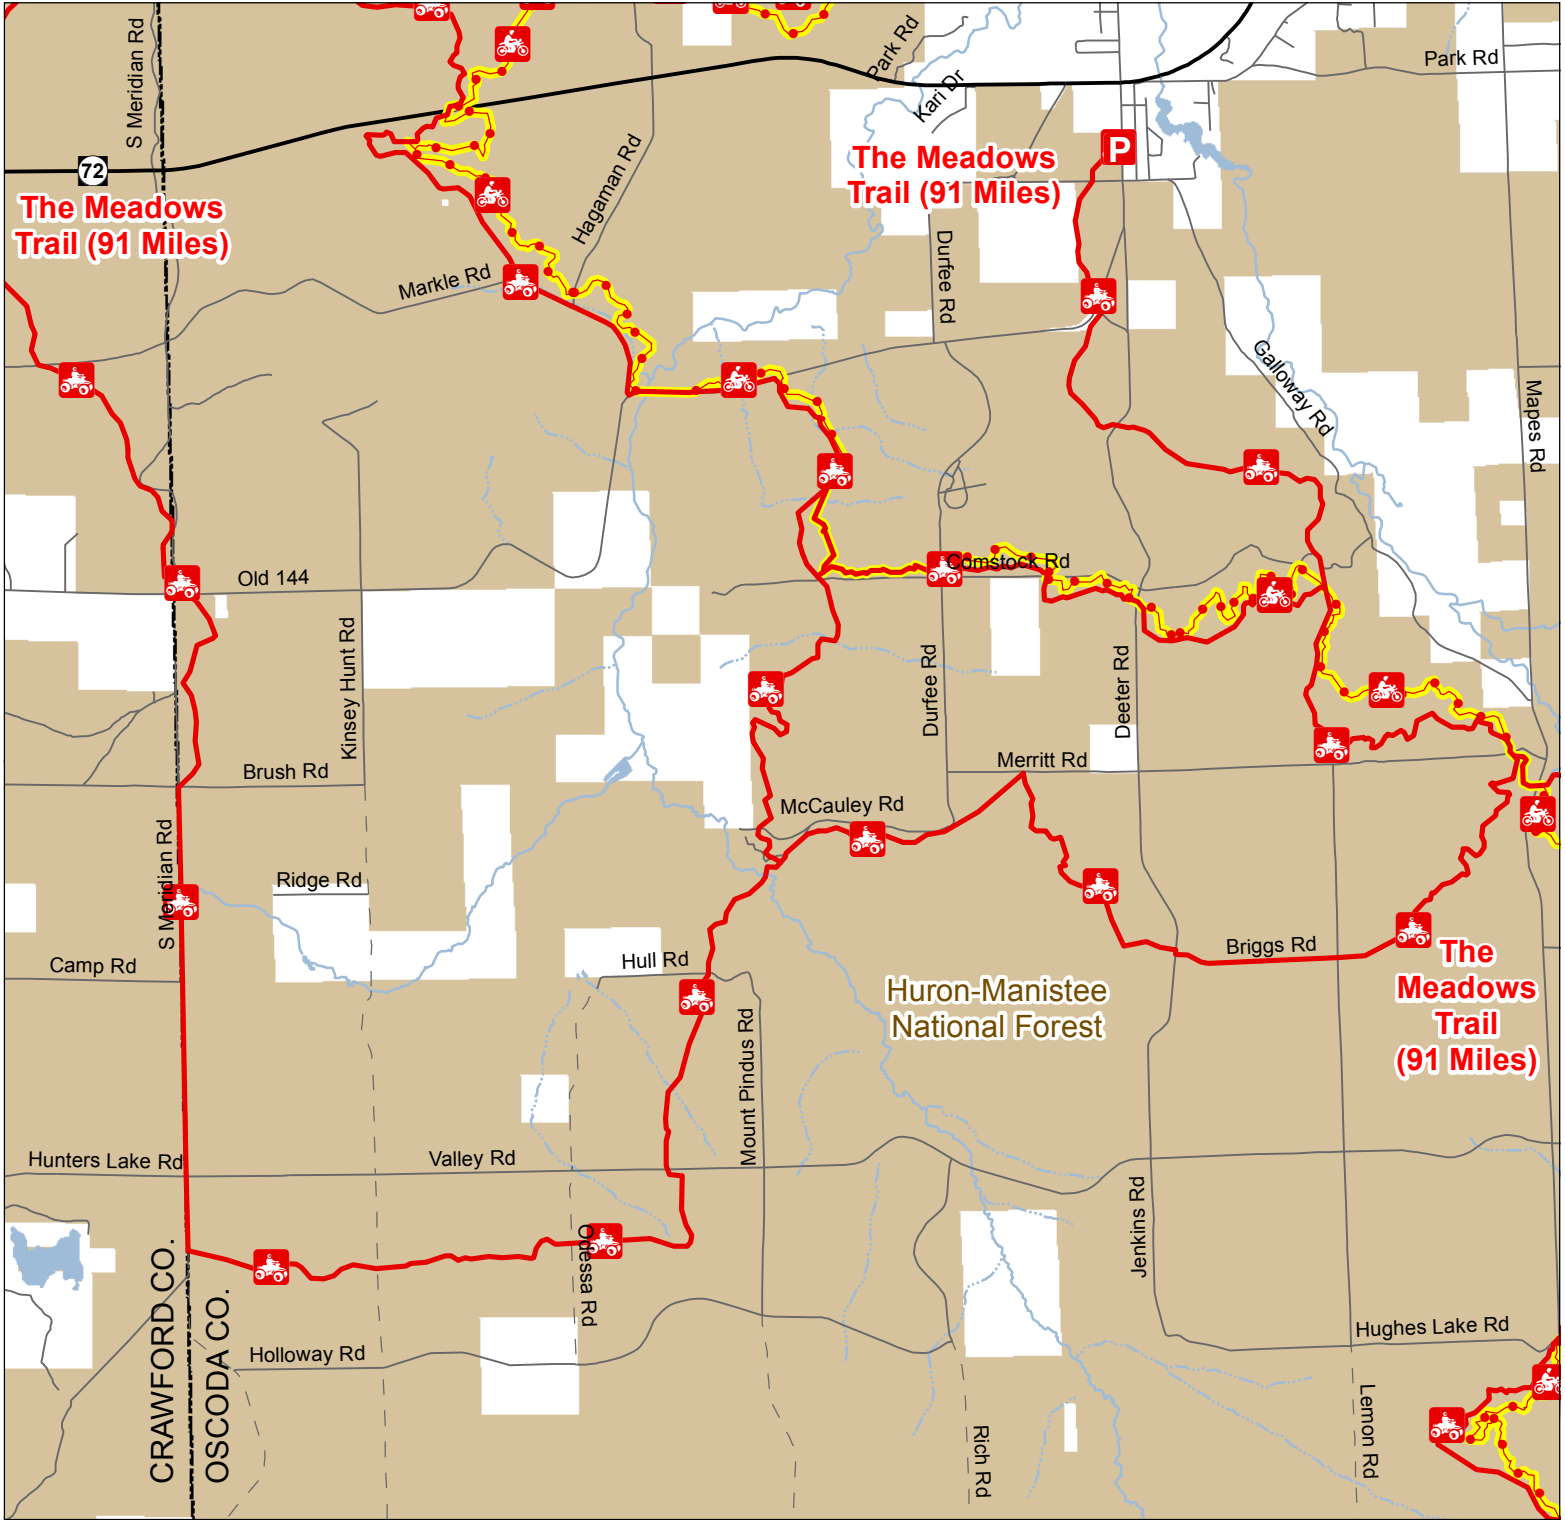

The Meadows Trail West

Oscoda & Crawford Counties, Michigan

- ORV Trail - ORV's 50 inches in width or less including off-road motorcycles. ORV license and trail permit required.
- Motorcycle Trail - Motorcycles only. DNR license and trail permit required.
- Michigan Cross Country Cycle Trail (MCCCT)

- P Parking Lots
- Highway
- Gravel; Paved
- Poor Dirt
- Lakes and Rivers
- Federal Lands
- County Boundary

Advisory: Trails and Routes have two-way traffic.
Disclaimer: Trails shown on this map are an approximate representation of the trail system at the time of publication and may not reflect current ground conditions.
STAY ON SIGNED TRAILS ONLY!