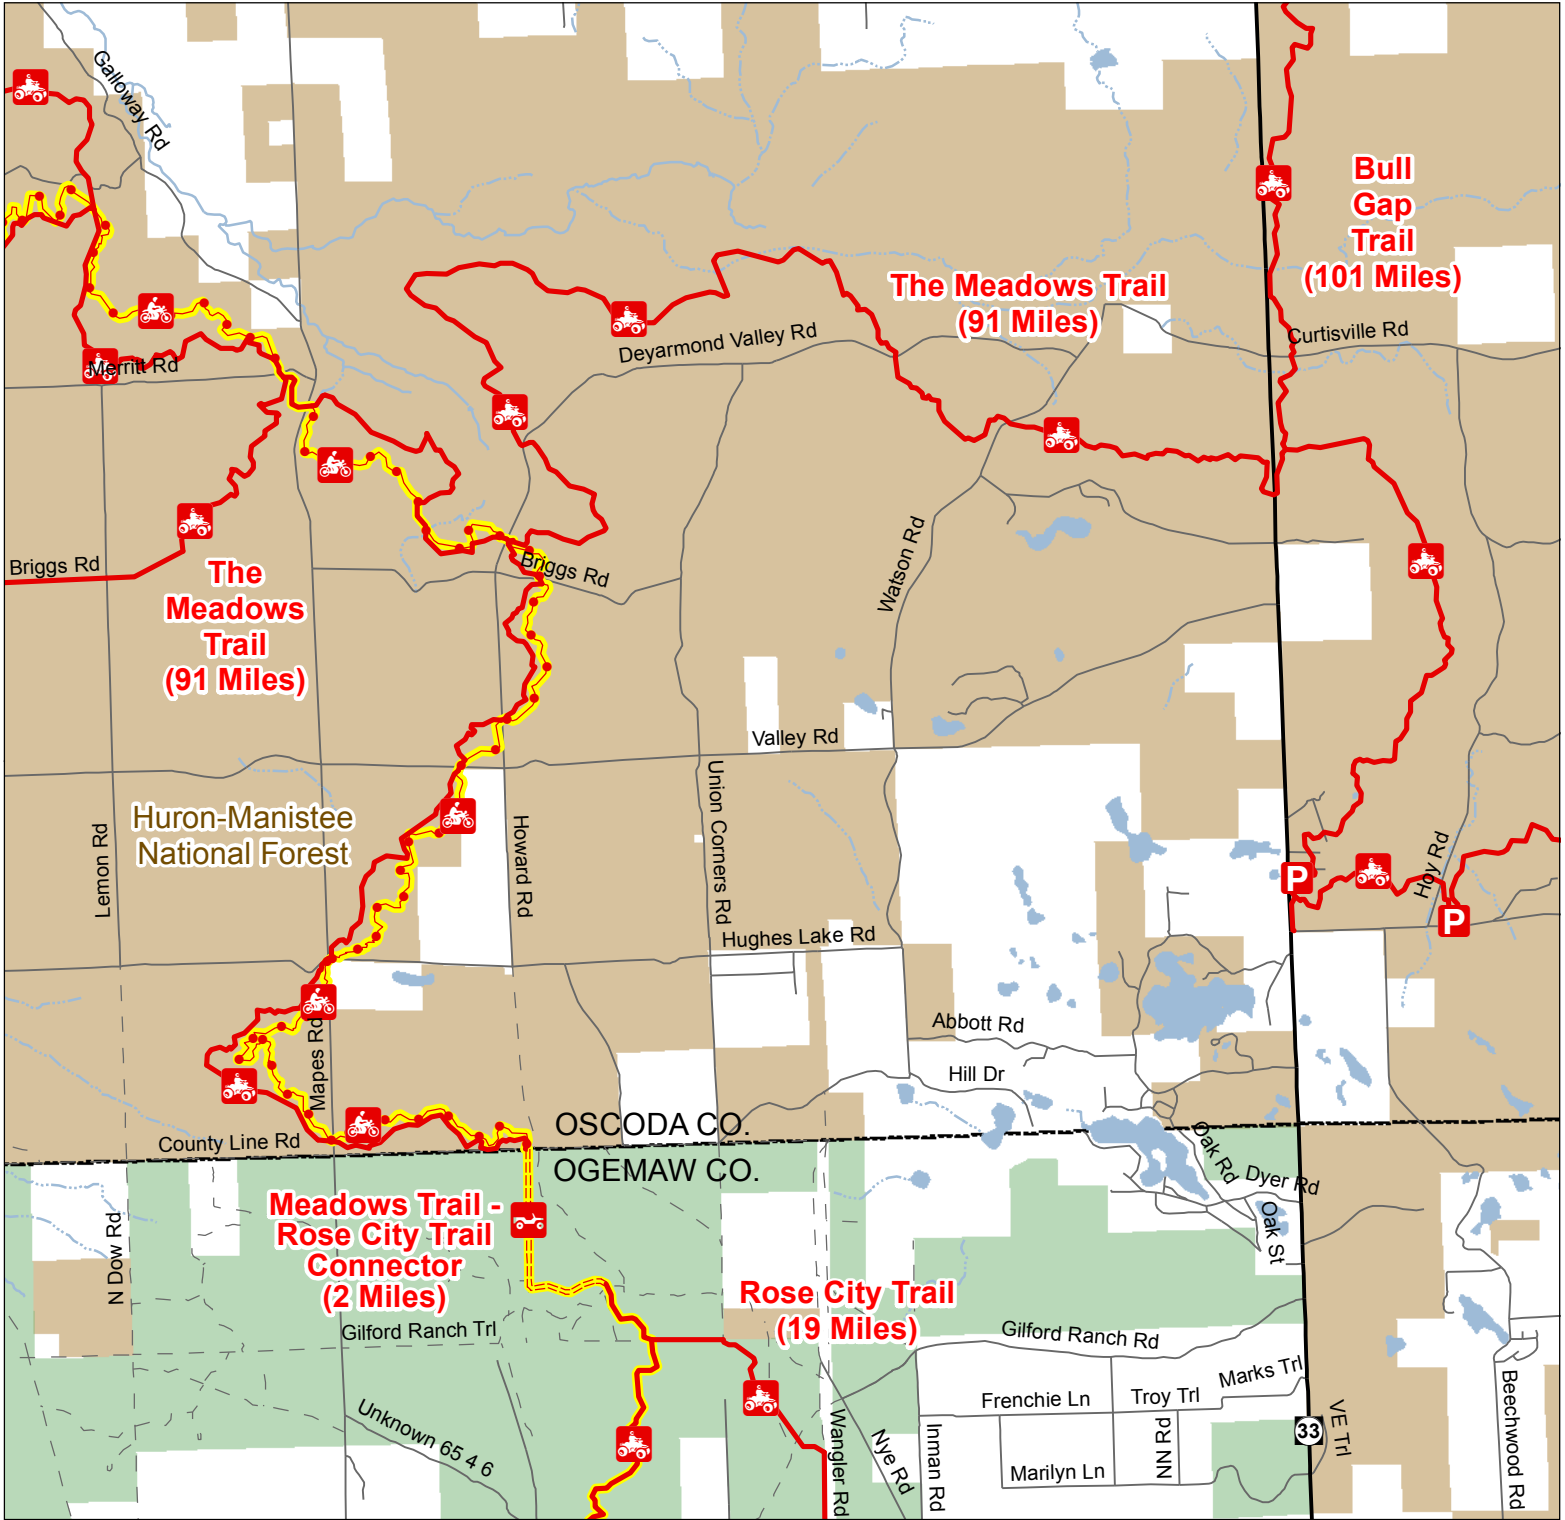

The Meadows Trail East

Oscoda & Crawford Counties, Michigan

- ORV Route - ORVs of all sizes including off-road motorcycles. ORV license and trail permit required unless licensed by the Secretary of State.
- ORV Trail - ORV's 50 inches in width or less including off-road motorcycles. ORV license and trail permit required.
- Motorcycle Trail - Motorcycles only. DNR license and trail permit required.
- Michigan Cross Country Cycle Trail (MCCCT)

- P Parking Lots
- Highway
- Gravel; Paved
- Poor Dirt
- Lakes and Rivers
- State Land
- Federal Lands
- County Boundary

Advisory: Trails and Routes have two-way traffic.
 Disclaimer: Trails shown on this map are an approximate representation of the trail system at the time of publication and may not reflect current ground conditions.
STAY ON SIGNED TRAILS ONLY!