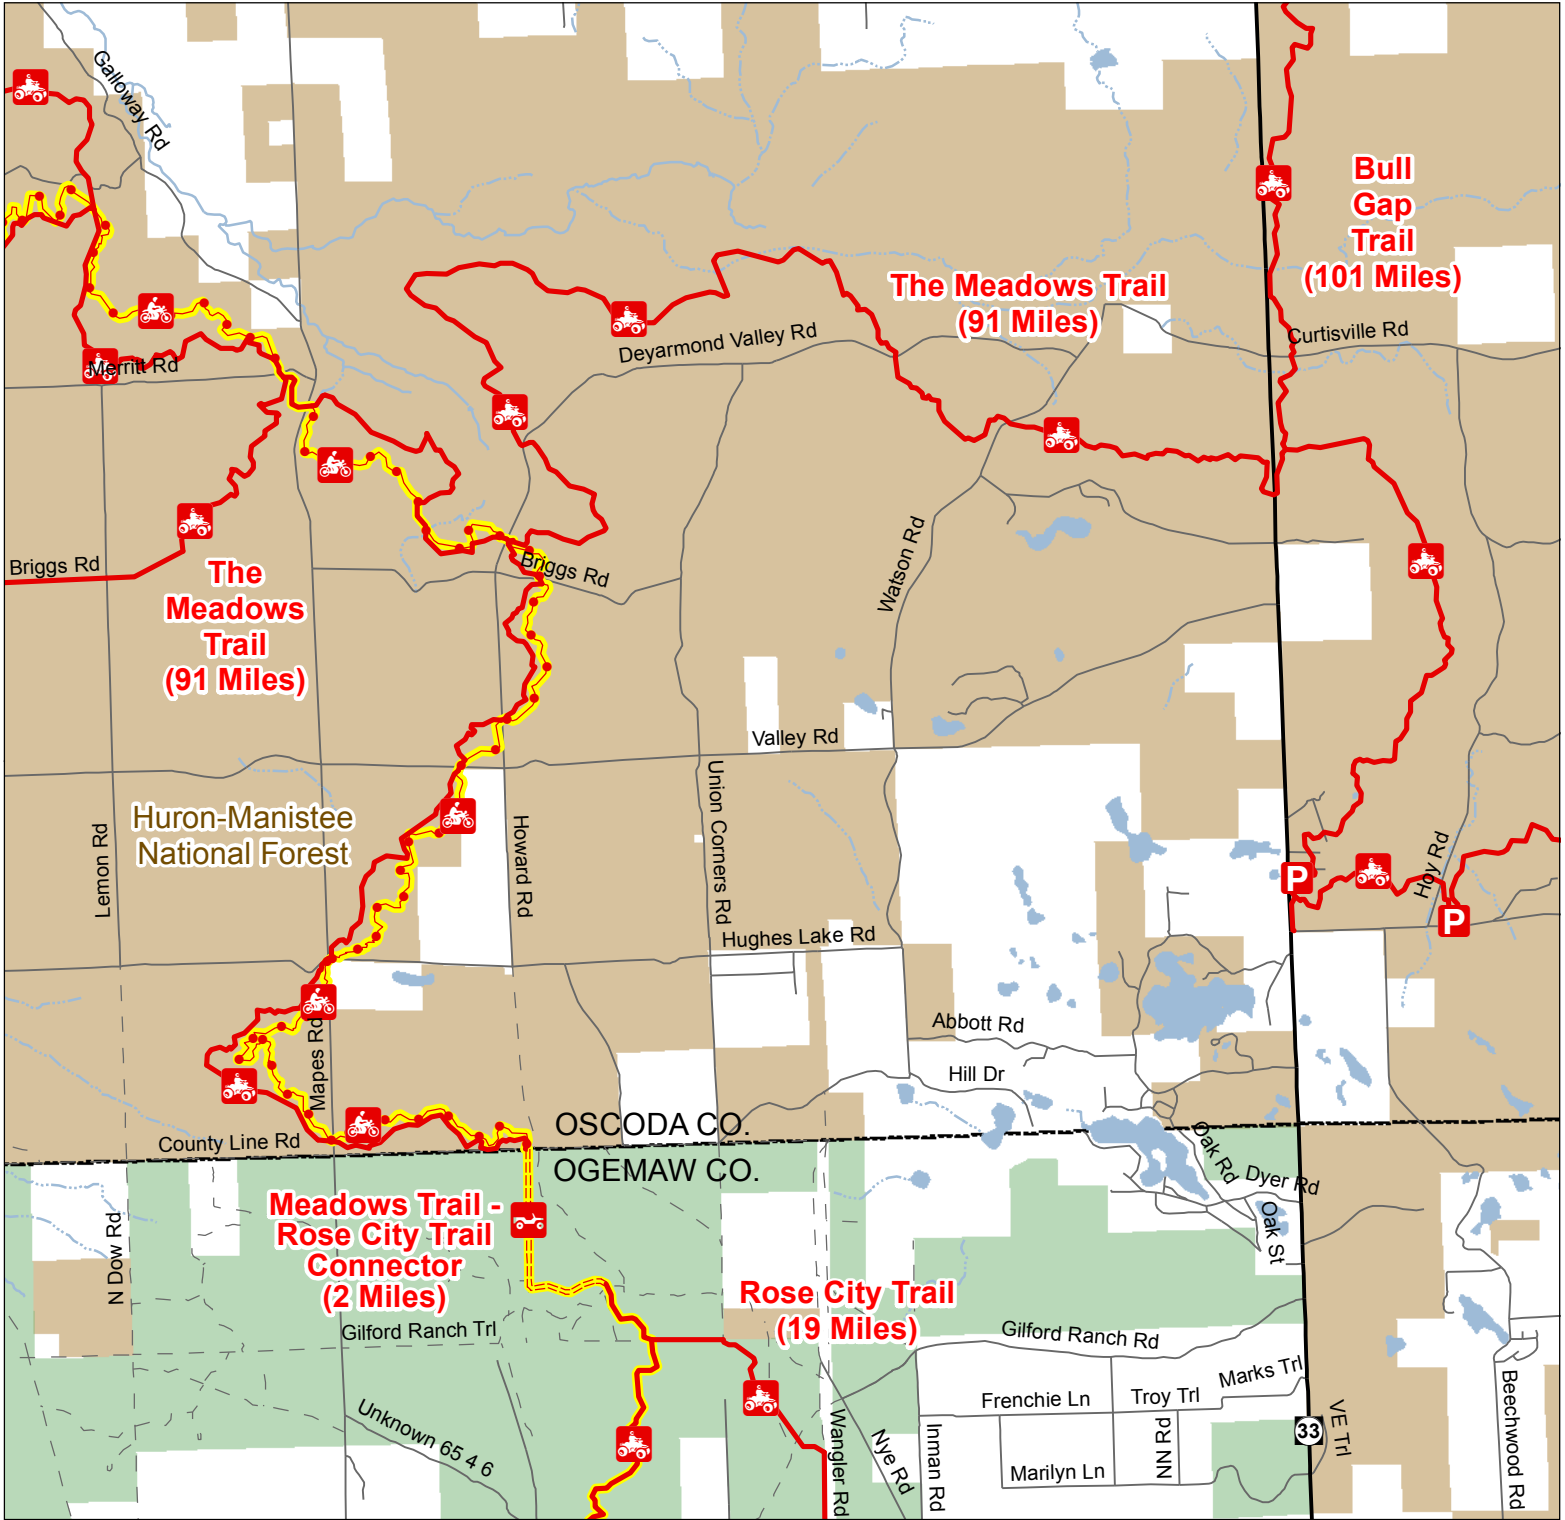

# The Meadows Trail East

## Oscoda & Crawford Counties, Michigan

- ORV Route - ORVs of all sizes including off-road motorcycles. ORV license and trail permit required unless licensed by the Secretary of State.
- ORV Trail - ORV's 50 inches in width or less including off-road motorcycles. ORV license and trail permit required.
- Motorcycle Trail - Motorcycles only. DNR license and trail permit required.
- Michigan Cross Country Cycle Trail (MCCCT)

- P Parking Lots
- Highway
- Gravel; Paved
- Poor Dirt
- Lakes and Rivers
- State Land
- Federal Lands
- County Boundary

Advisory: Trails and Routes have two-way traffic.  
 Disclaimer: Trails shown on this map are an approximate representation of the trail system at the time of publication and may not reflect current ground conditions.  
**STAY ON SIGNED TRAILS ONLY!**