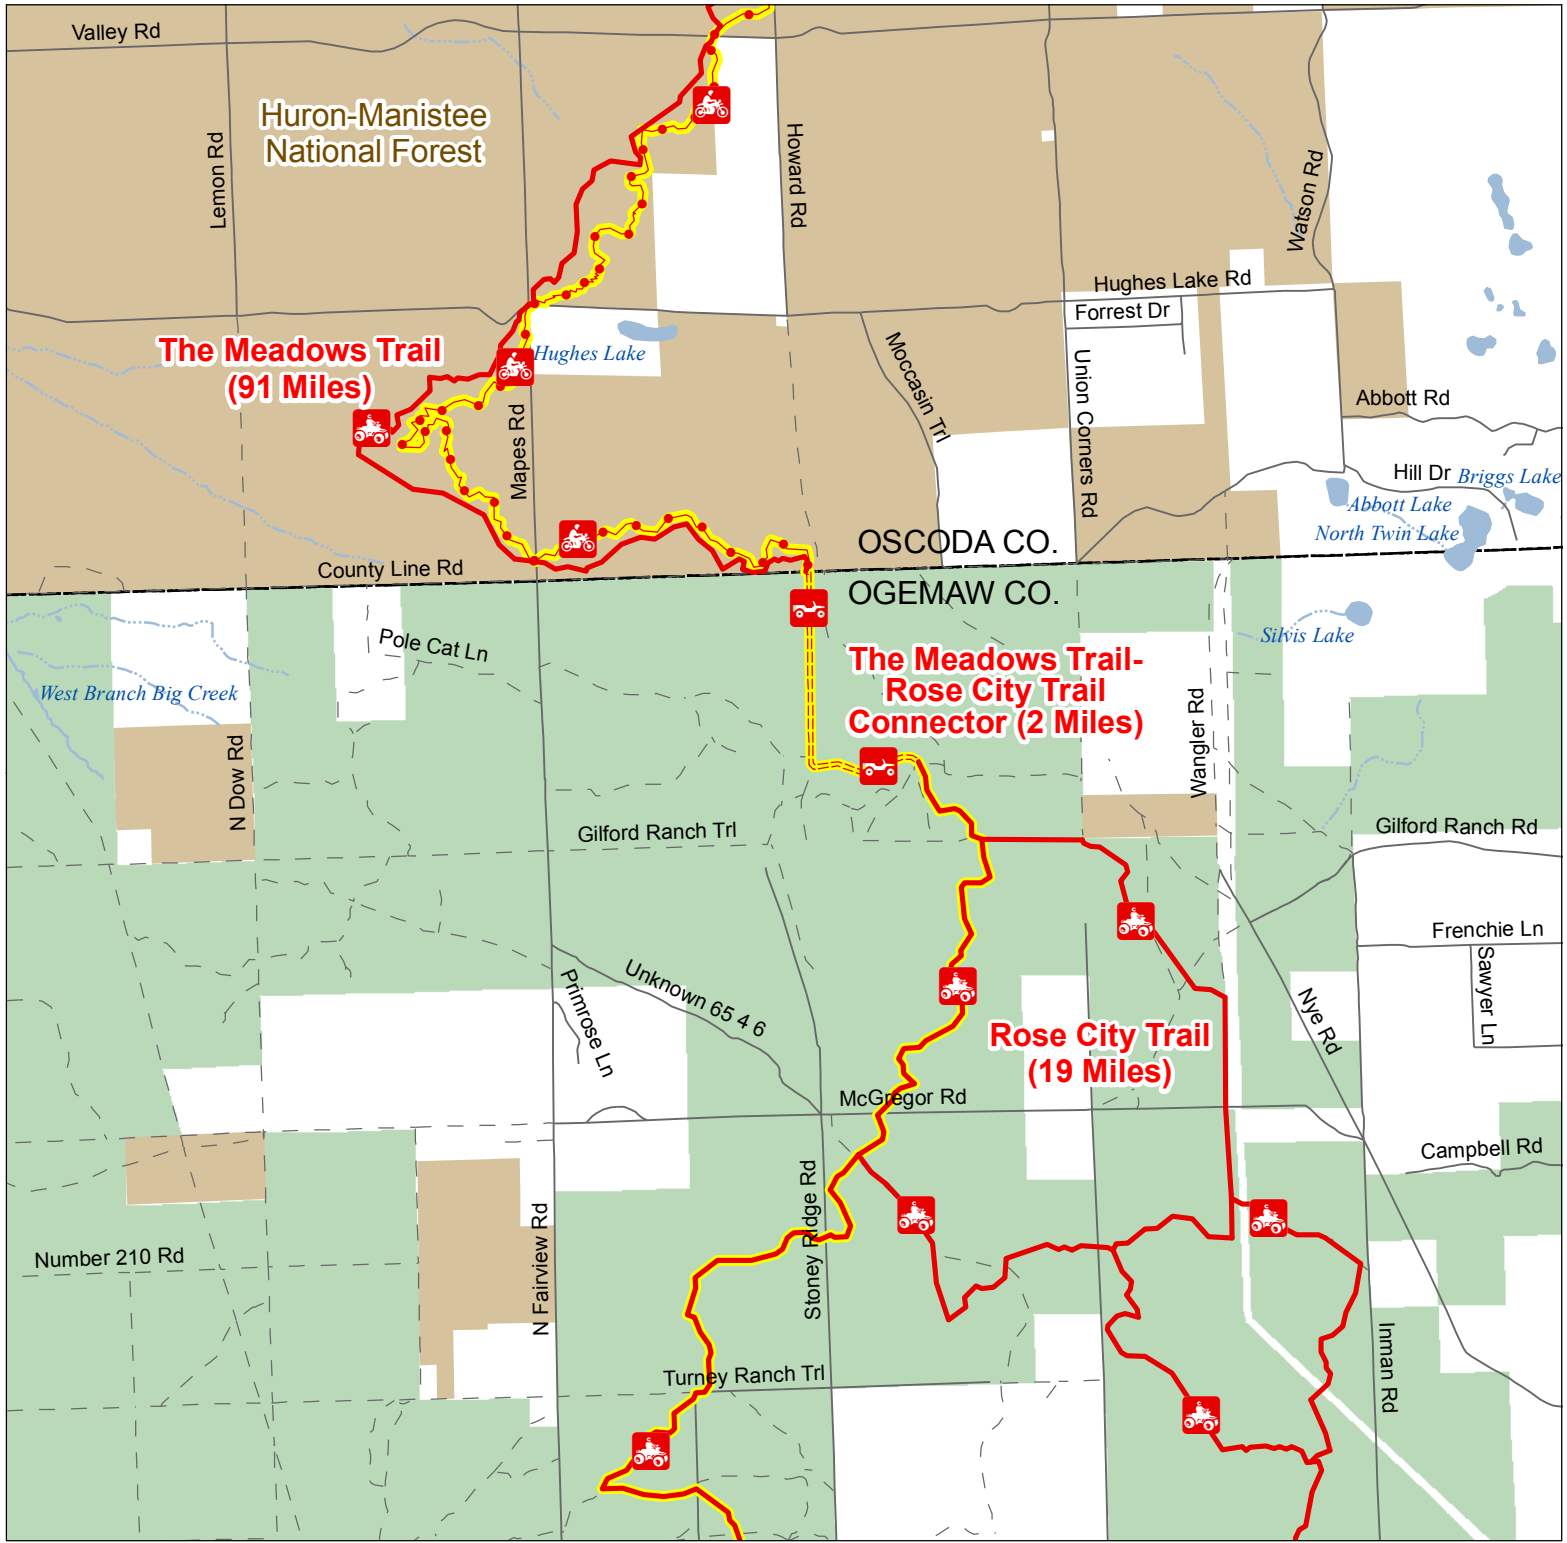

Meadows Trail - Rose City Trail Connector

Ogemaw County, Michigan

- ORV Trail – ORVs 50 inches in width or less including off-road motorcycles. ORV license and trail permit required.
- ORV Route – ORVs of all sizes including off-road motorcycles. ORV license and trail permit required unless licensed by the Secretary of State.
- Motorcycle Trail – Motorcycles Only. ORV license and trail permit required.
- Michigan Cross Country Cycle Trail (MCCCT)

- Highway
- Paved or Gravel Road
- Poor Dirt Road
- Lakes and Rivers
- State Forest
- Federal Land
- County Boundaries

Advisory: Routes have two-way traffic.
Disclaimer: Trails shown on this map are an approximate representation of the trail system at the time of publication and may not reflect current ground conditions. **STAY ON SIGNED TRAILS ONLY!**