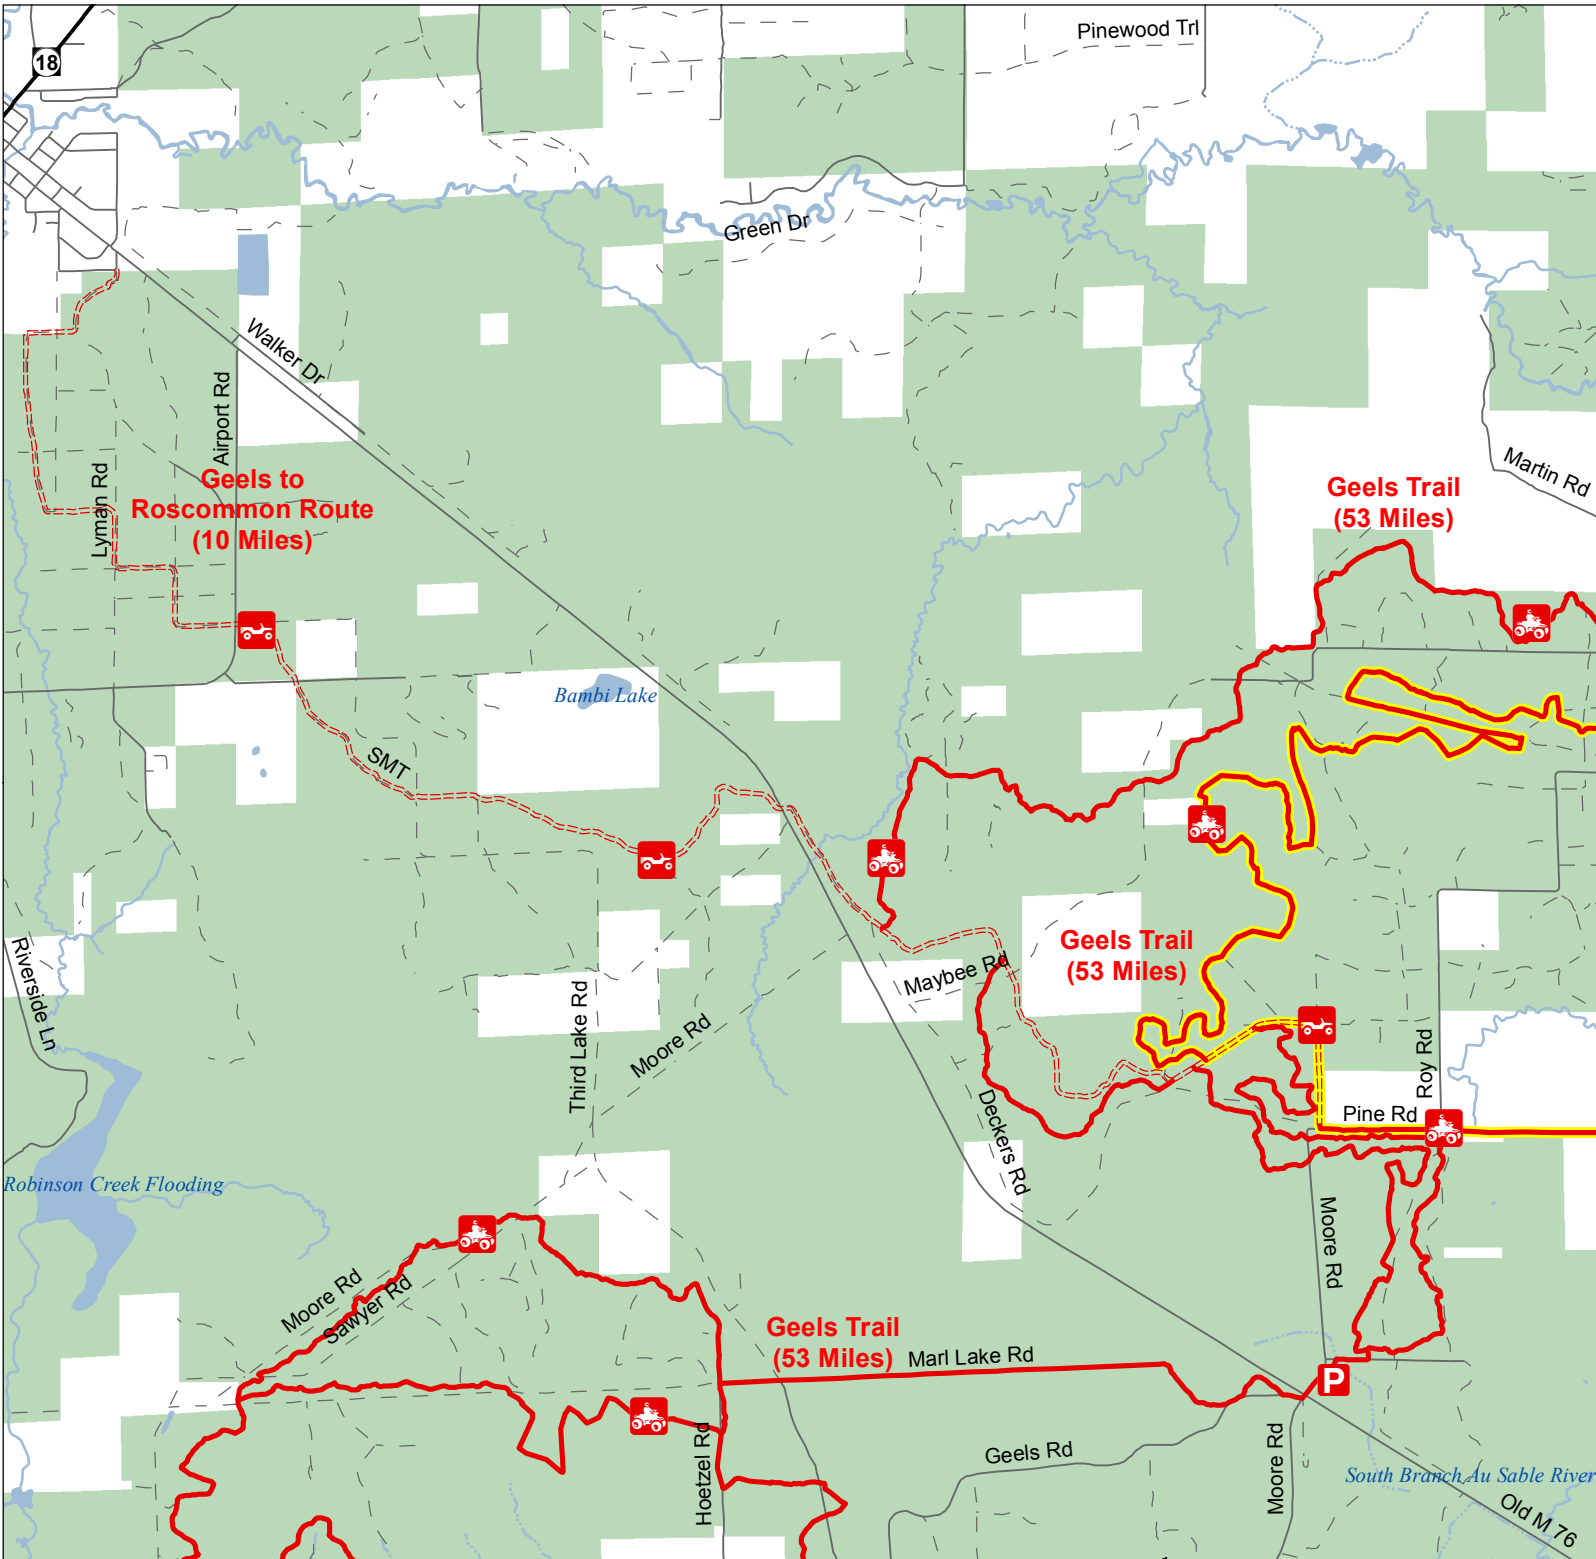

# Geels to Roscommon Route

Roscommon County, Michigan

ORV Trail – ORVs 50 inches in width or less including off-road motorcycles. ORV license and trail permit required.

ORV Route – ORVs of all sizes including off-road motorcycles. ORV license and trail permit required unless licensed by the Secretary of State.

Michigan Cross Country Cycle Trail (MCCCT)

- Trailhead Parking
- Highway
- Paved or Gravel Road
- Poor Dirt Road
- Lakes and Rivers
- State Forest
- County Boundaries

**Advisory:** Trails and Routes have two-way traffic

**Disclaimer:** Trails shown on this map are an approximate representation of the trail system at the time of publication and may not reflect current ground conditions. **STAY ON SIGNED TRAILS ONLY!**