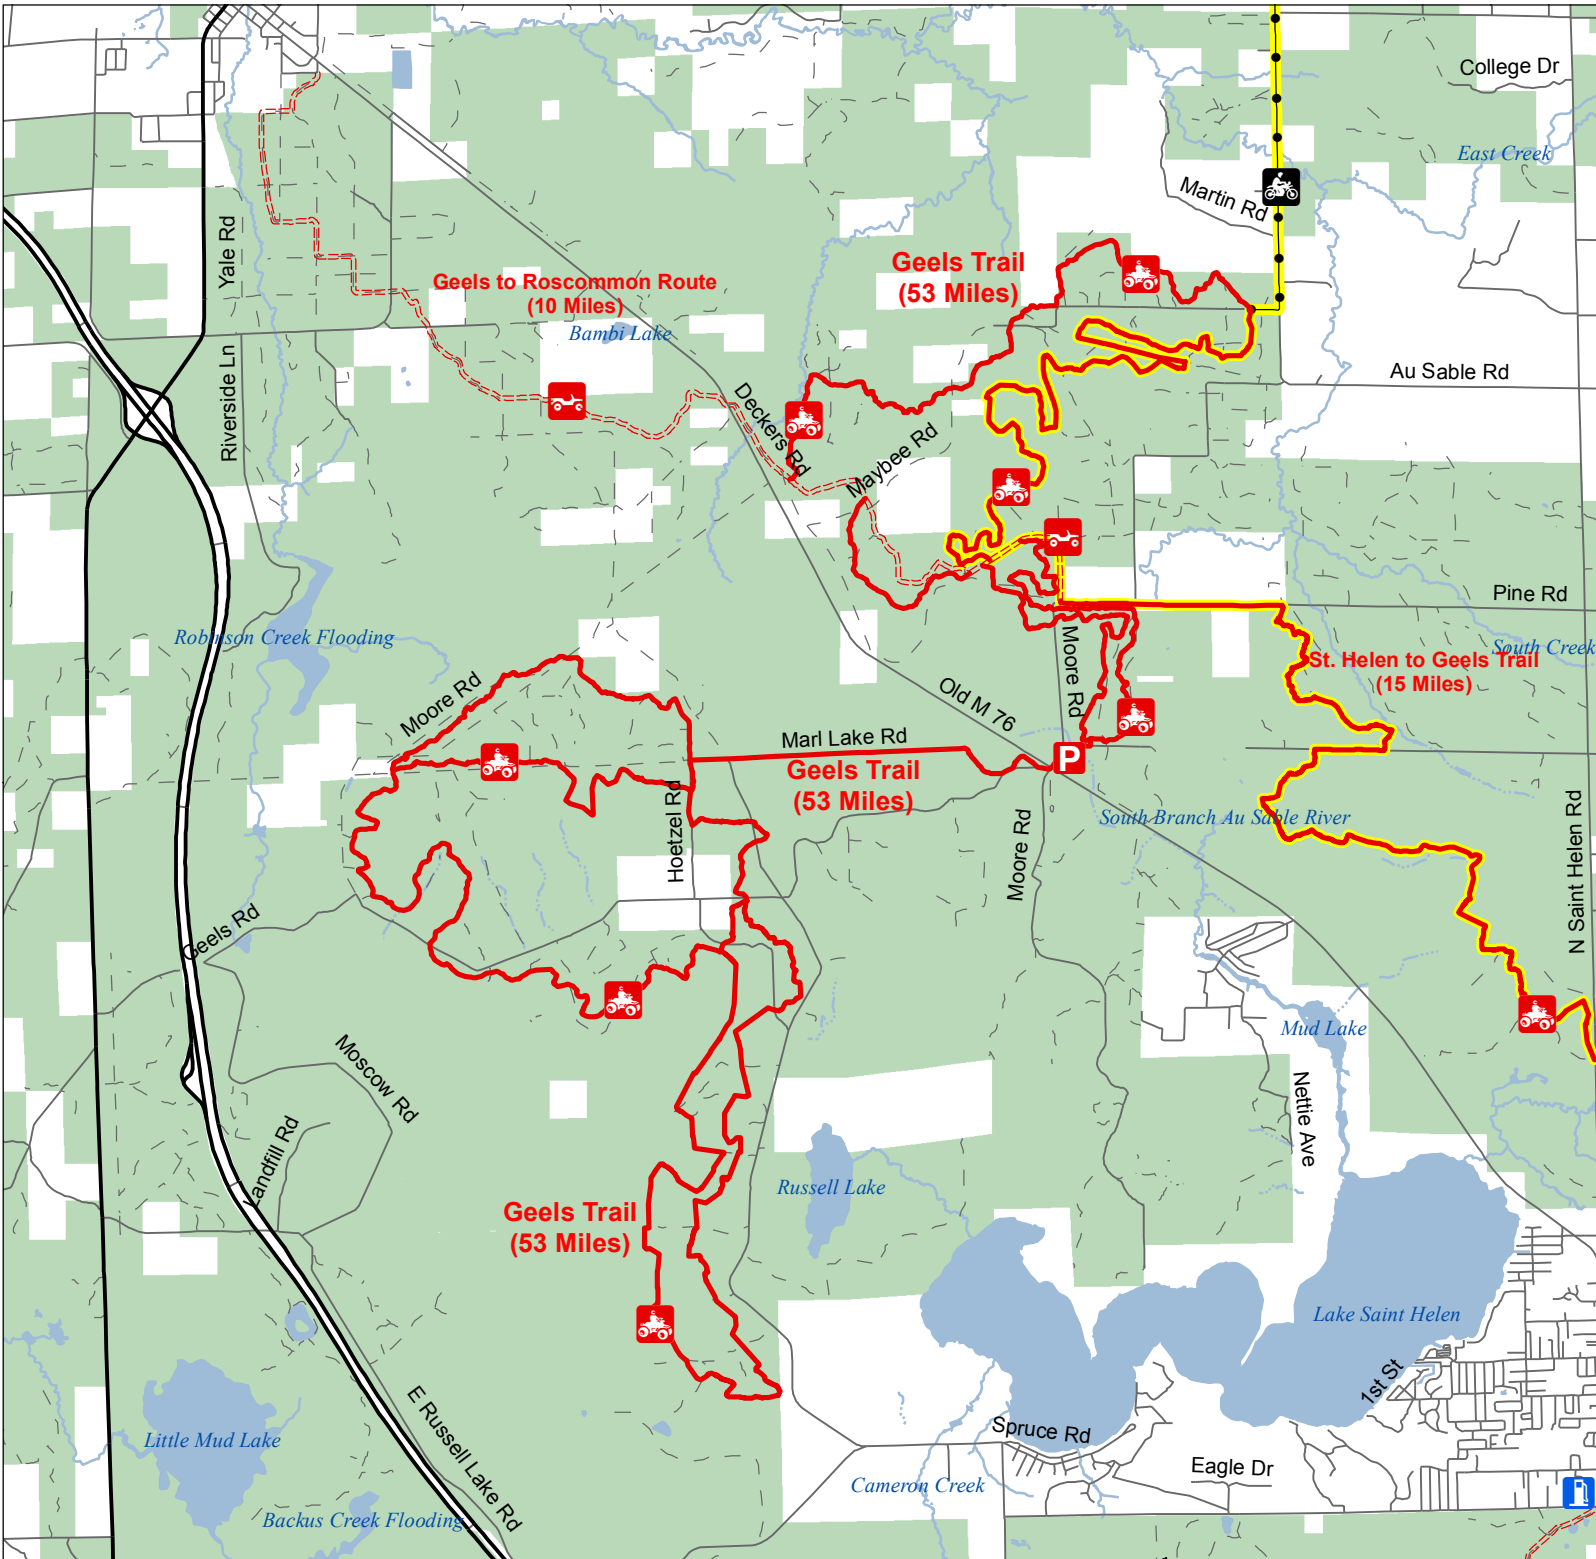

Geels Trail

Roscommon County, Michigan

- ORV Trail – ORVs 50 inches in width or less including off-road motorcycles. ORV license and trail permit required.
- ORV Route – ORVs of all sizes including off-road motorcycles. ORV license and trail permit required unless licensed by the Secretary of State.
- Motorcycle Trail – Motorcycles only. (Secretary of State license required)
- Michigan Cross Country Cycle Trail (MCCCT)

- Trailhead Parking
- Highway
- Paved or Gravel Road
- Poor Dirt Road
- Lakes and Rivers
- State Forest
- County Boundaries

Advisory: Trails and Routes have two-way traffic

Disclaimer: Trails shown on this map are an approximate representation of the trail system at the time of publication and may not reflect current ground conditions. **STAY ON SIGNED TRAILS ONLY!**