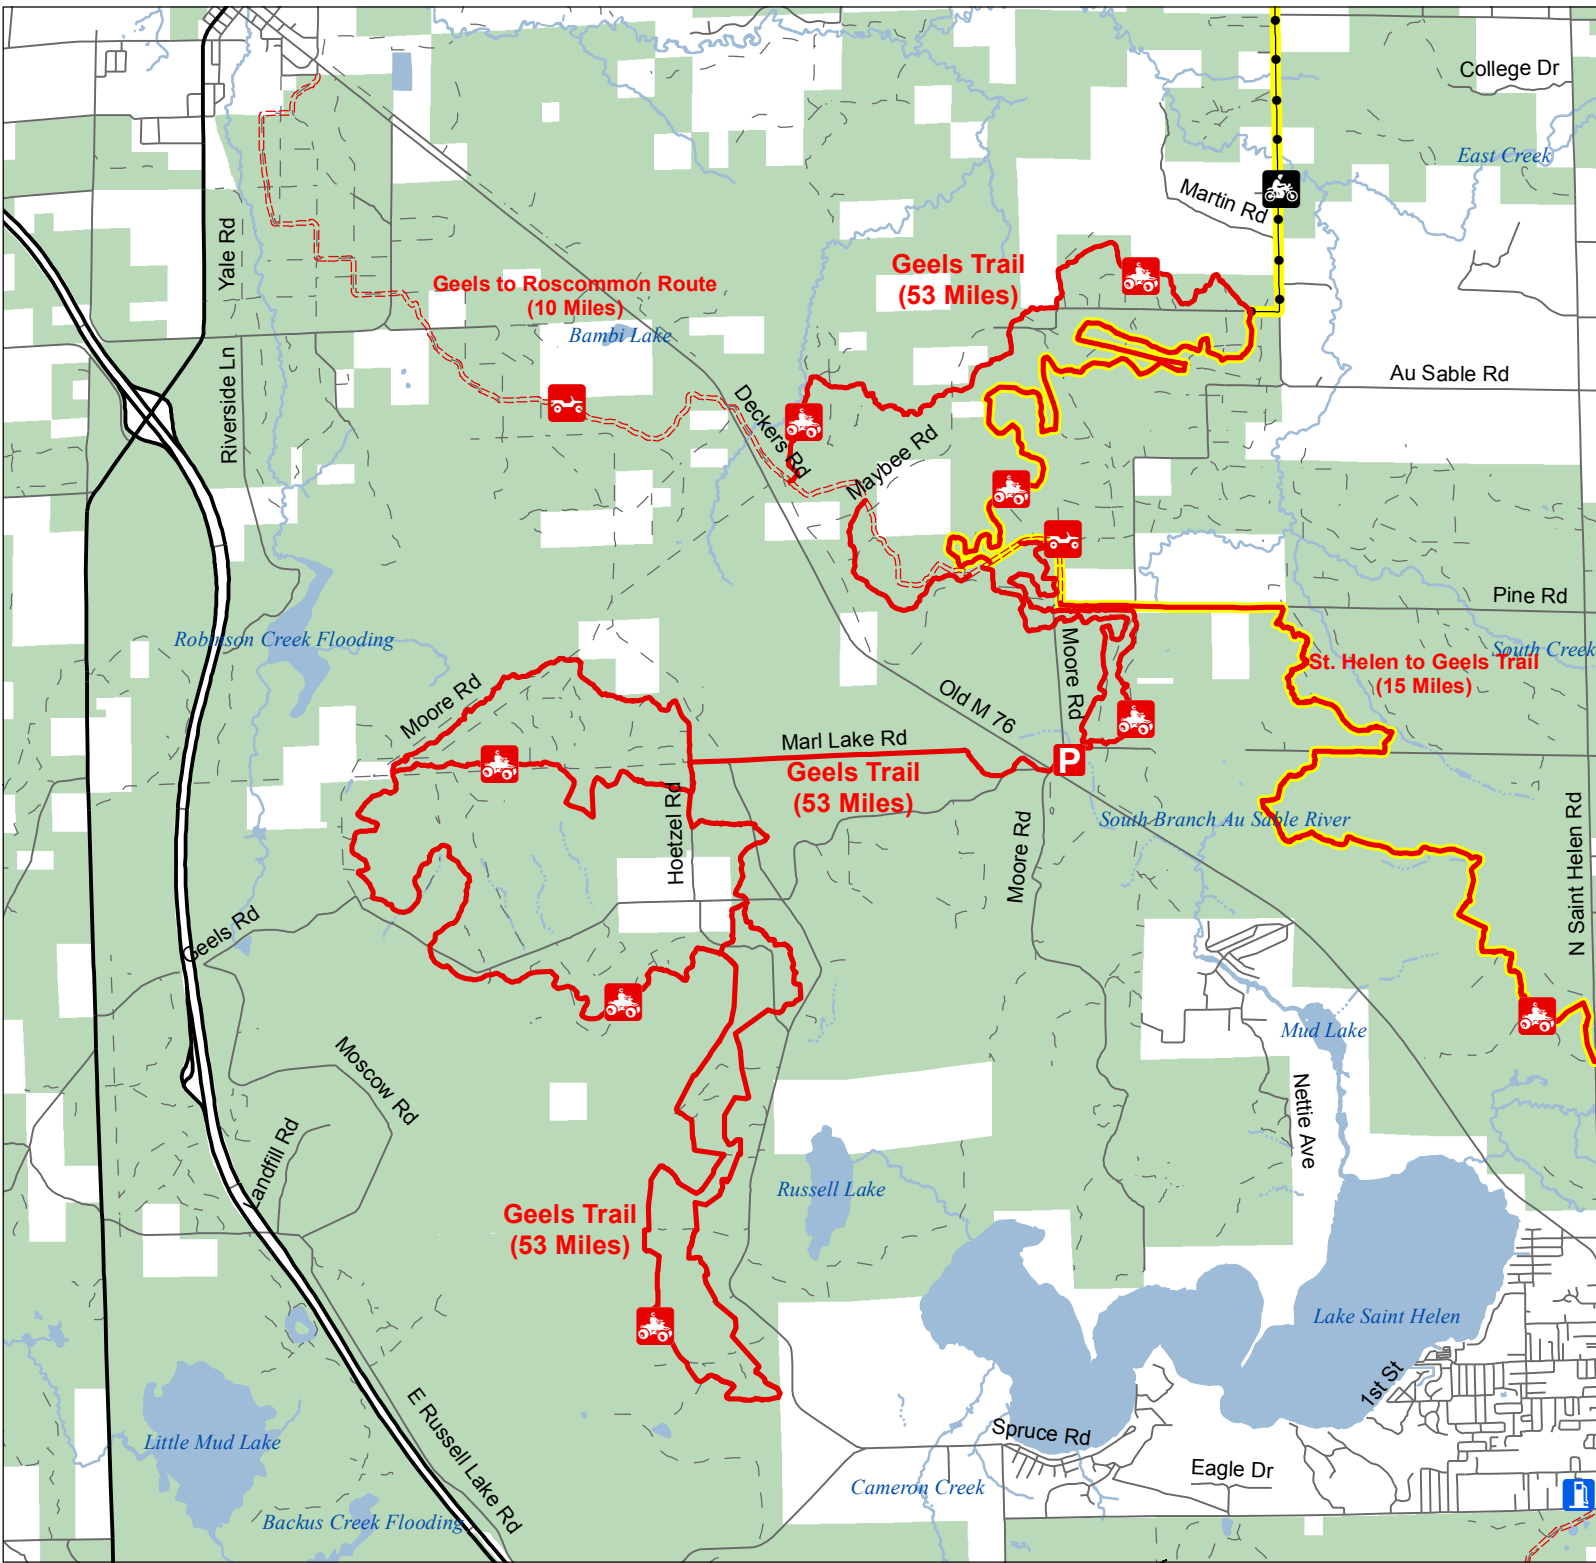

Geels Trail

Roscommon County, Michigan

- ORV Trail – ORVs 50 inches in width or less including off-road motorcycles. ORV license and trail permit required.
- ORV Route – ORVs of all sizes including off-road motorcycles. ORV license and trail permit required unless licensed by the Secretary of State.
- Motorcycle Trail – Motorcycles only. (Secretary of State license required)
- Michigan Cross Country Cycle Trail (MCCCT)

- Trailhead Parking
- Highway
- Paved or Gravel Road
- Poor Dirt Road
- Lakes and Rivers
- State Forest
- County Boundaries

Advisory: Trails and Routes have two-way traffic

Disclaimer: Trails shown on this map are an approximate representation of the trail system at the time of publication and may not reflect current ground conditions. **STAY ON SIGNED TRAILS ONLY!**